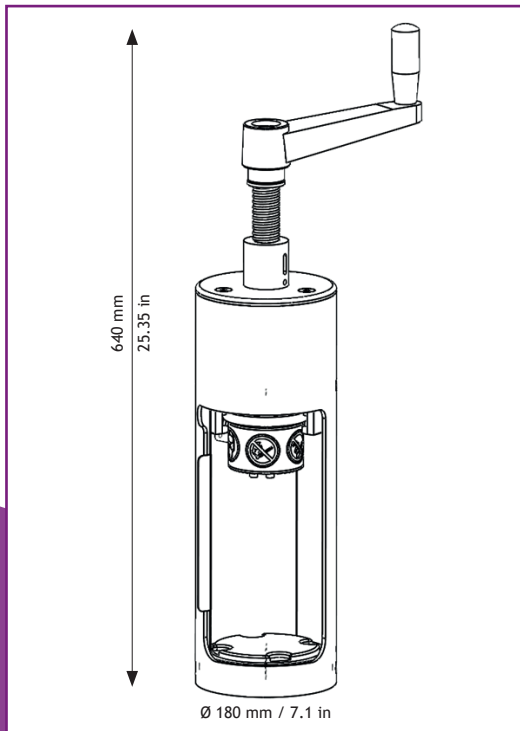

YOUR CONTACT :