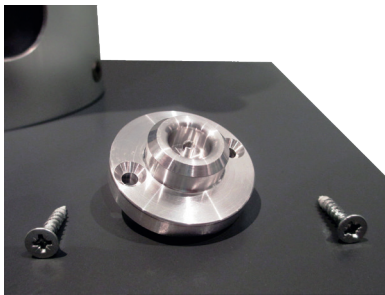

▷ Technical specifications

- Height: 640mm (including handle) / 25.35 in
- Weight: 4,450kg / 9.8lbs
- Fitted with a support plate
- Suitable for pre-charged aerosol up to 400ml to be filled-in with 100ml of paint product maxi

▷ Accessories

AEROSOL PURGER