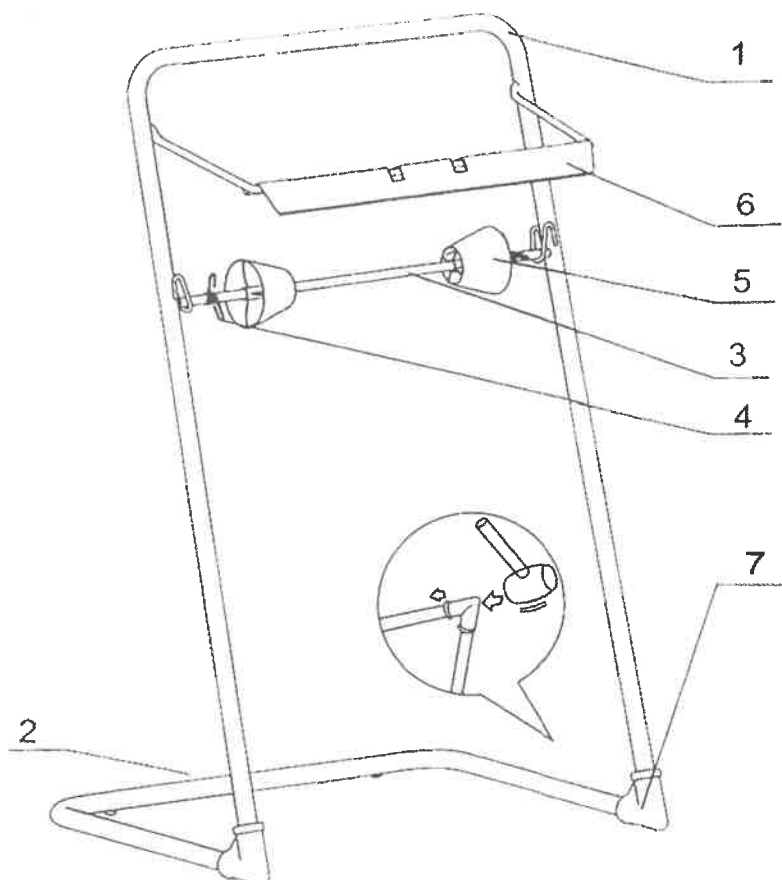

Product Type:
**Floor Stand Roll
Dispenser**

General Safety Information

1. Not for use by unauthorised persons and minors.
2. Not to be used as a climbing frame or anchor point.
3. Tie back long hair and avoid wearing loose clothing when using this tool.
4. Use on a stable, level and dry surface.
5. Keep your work area clean and tidy at all times.

PARTS BREAKDOWN

PART LIST

| NO. | Description | Q'ty |
|-----|--------------------------|------|
| 1 | Powder Coating Tube | 1 |
| 2 | Base Powder Coating Tube | 1 |
| 3 | Galvanized Tube | 1 |
| 4 | Spring | 2 |
| 5 | Plastic Ring | 2 |
| 6 | Blade | 1 |
| 7 | Bridge Piece | 2 |